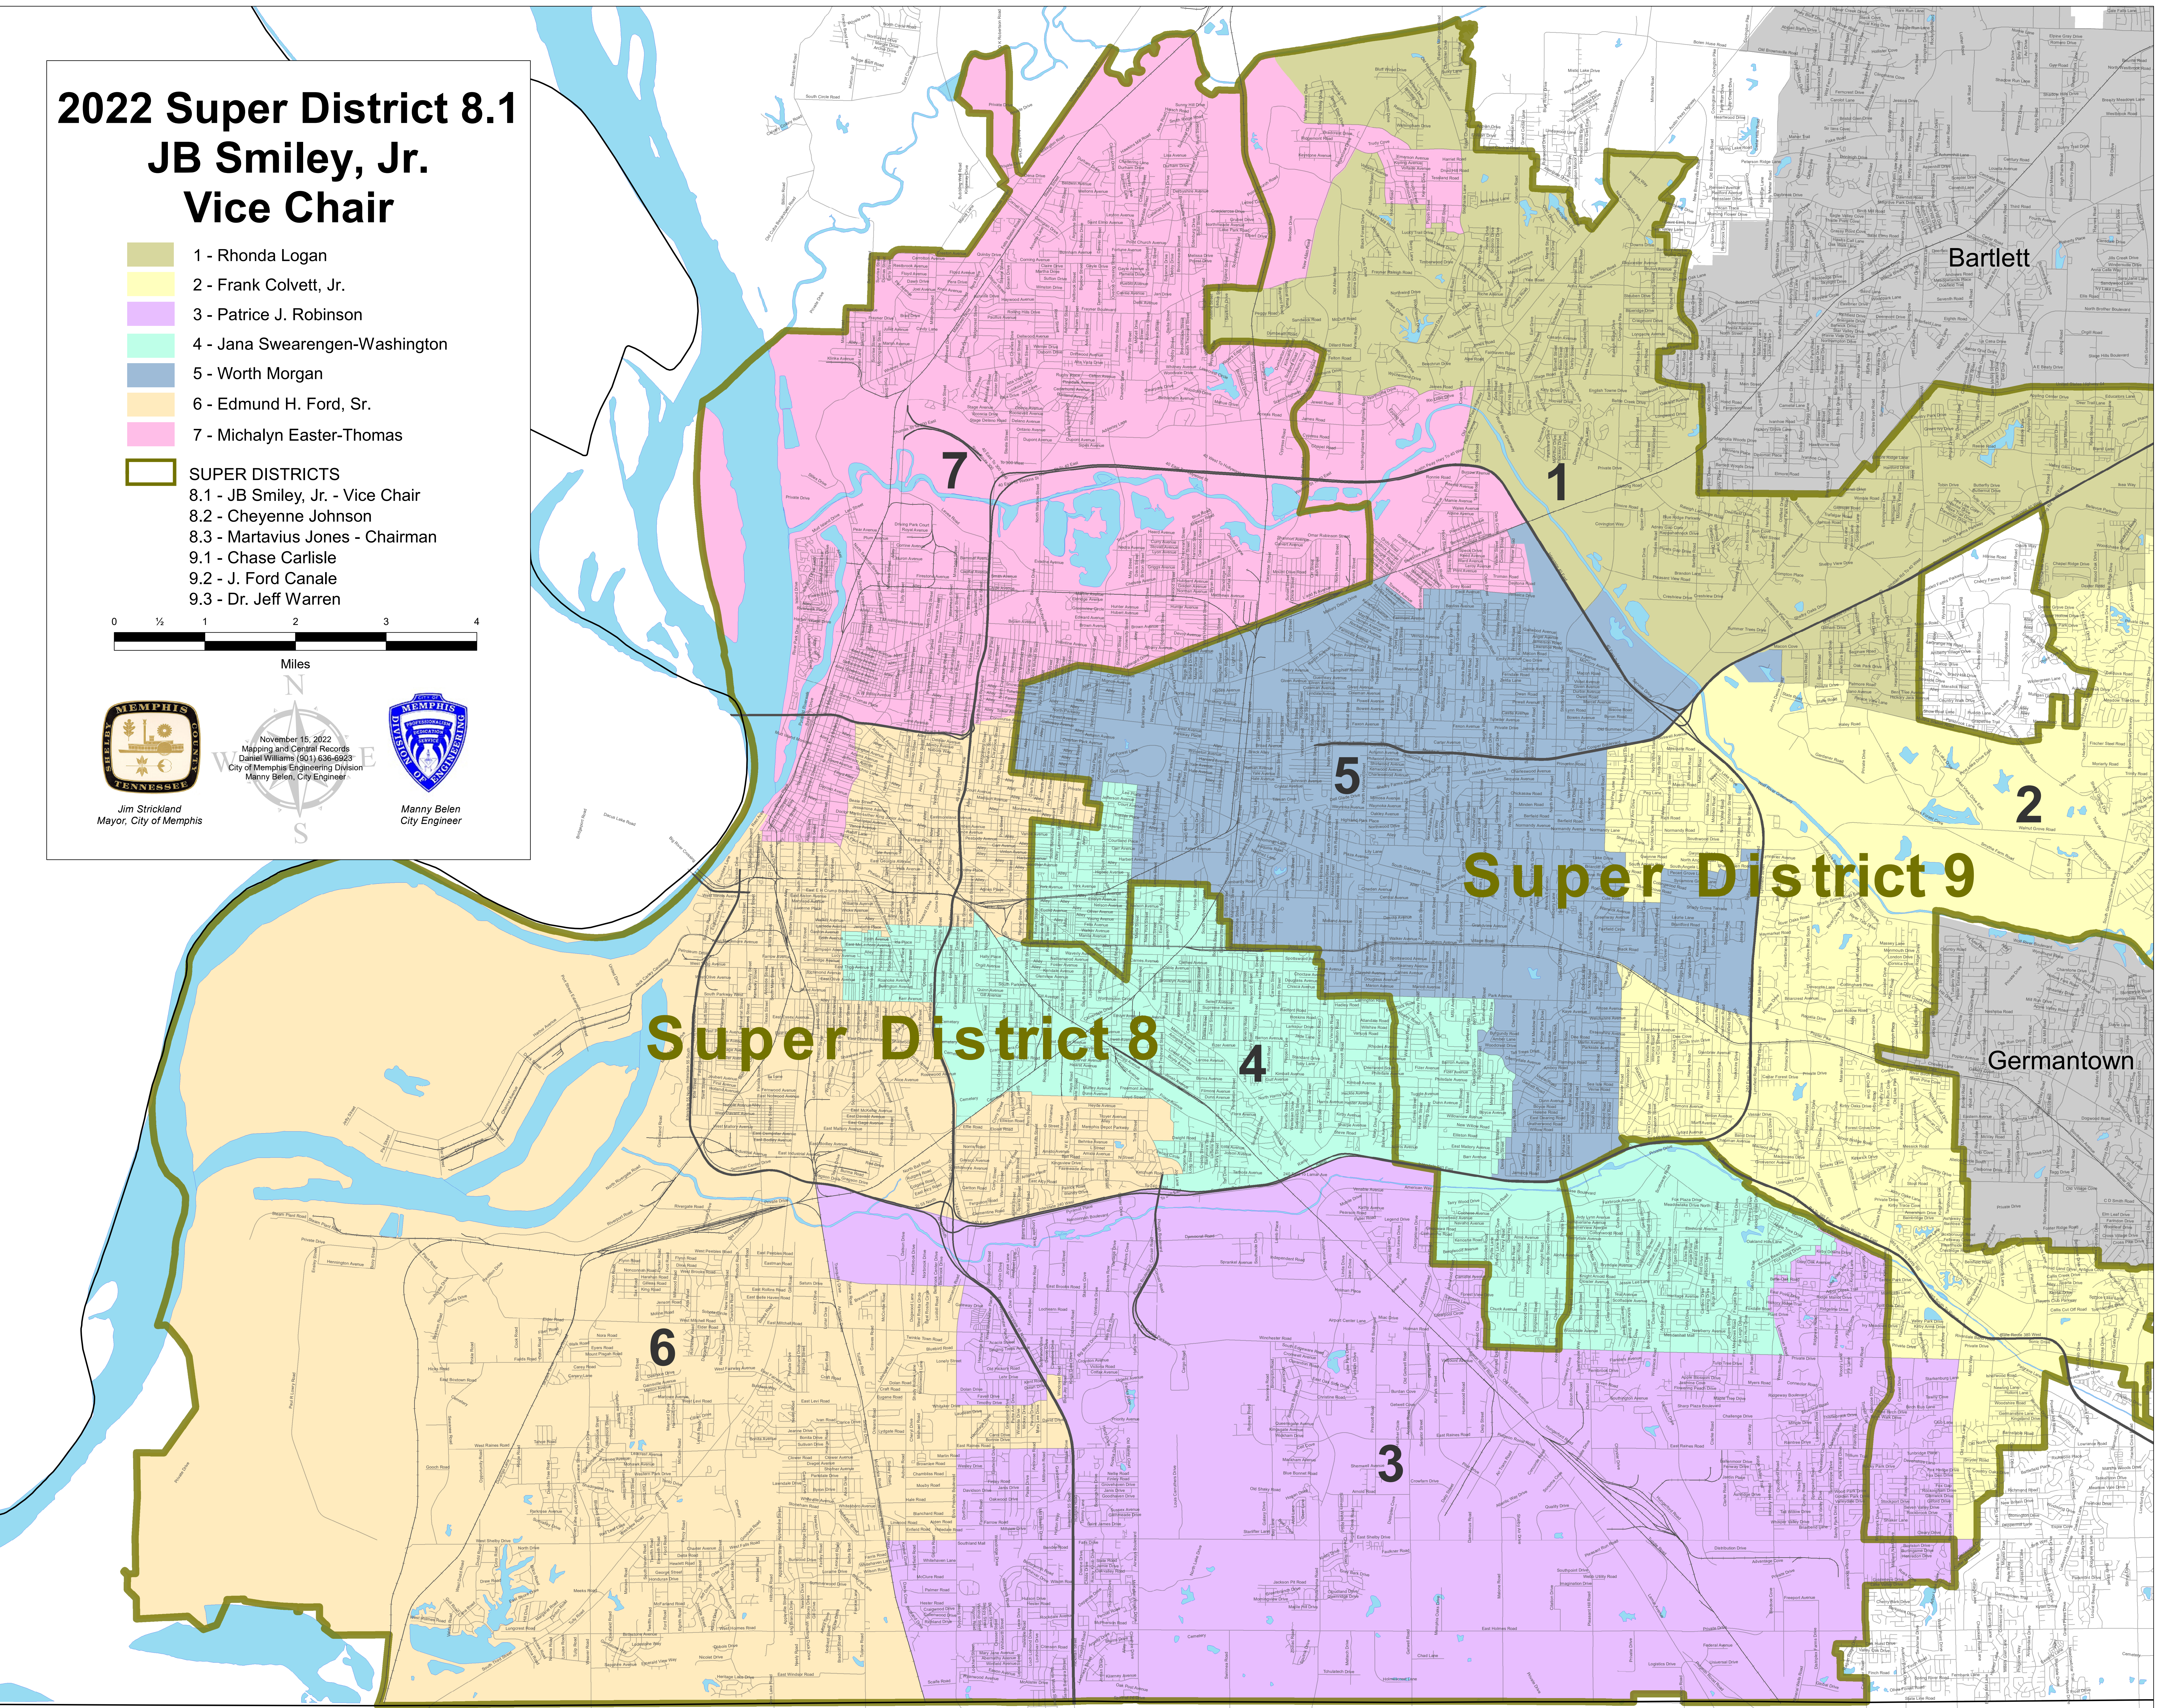

2022 Super District 8.1

JB Smiley, Jr. Vice Chair

- 1 - Rhonda Logan
- 2 - Frank Colvett, Jr.
- 3 - Patrice J. Robinson
- 4 - Jana Swaerengen-Washington
- 5 - Worth Morgan
- 6 - Edmund H. Ford, Sr.
- 7 - Michalyn Easter-Thomas

- SUPER DISTRICTS
- 8.1 - JB Smiley, Jr. - Vice Chair
- 8.2 - Cheyenne Johnson
- 8.3 - Martavius Jones - Chairman
- 9.1 - Chase Carlisle
- 9.2 - J. Ford Canale
- 9.3 - Dr. Jeff Warren

Jim Strickland
Mayor, City of Memphis

Manny Belen
City Engineer

Super District 8

Super District 9

Bartlett

Germantown