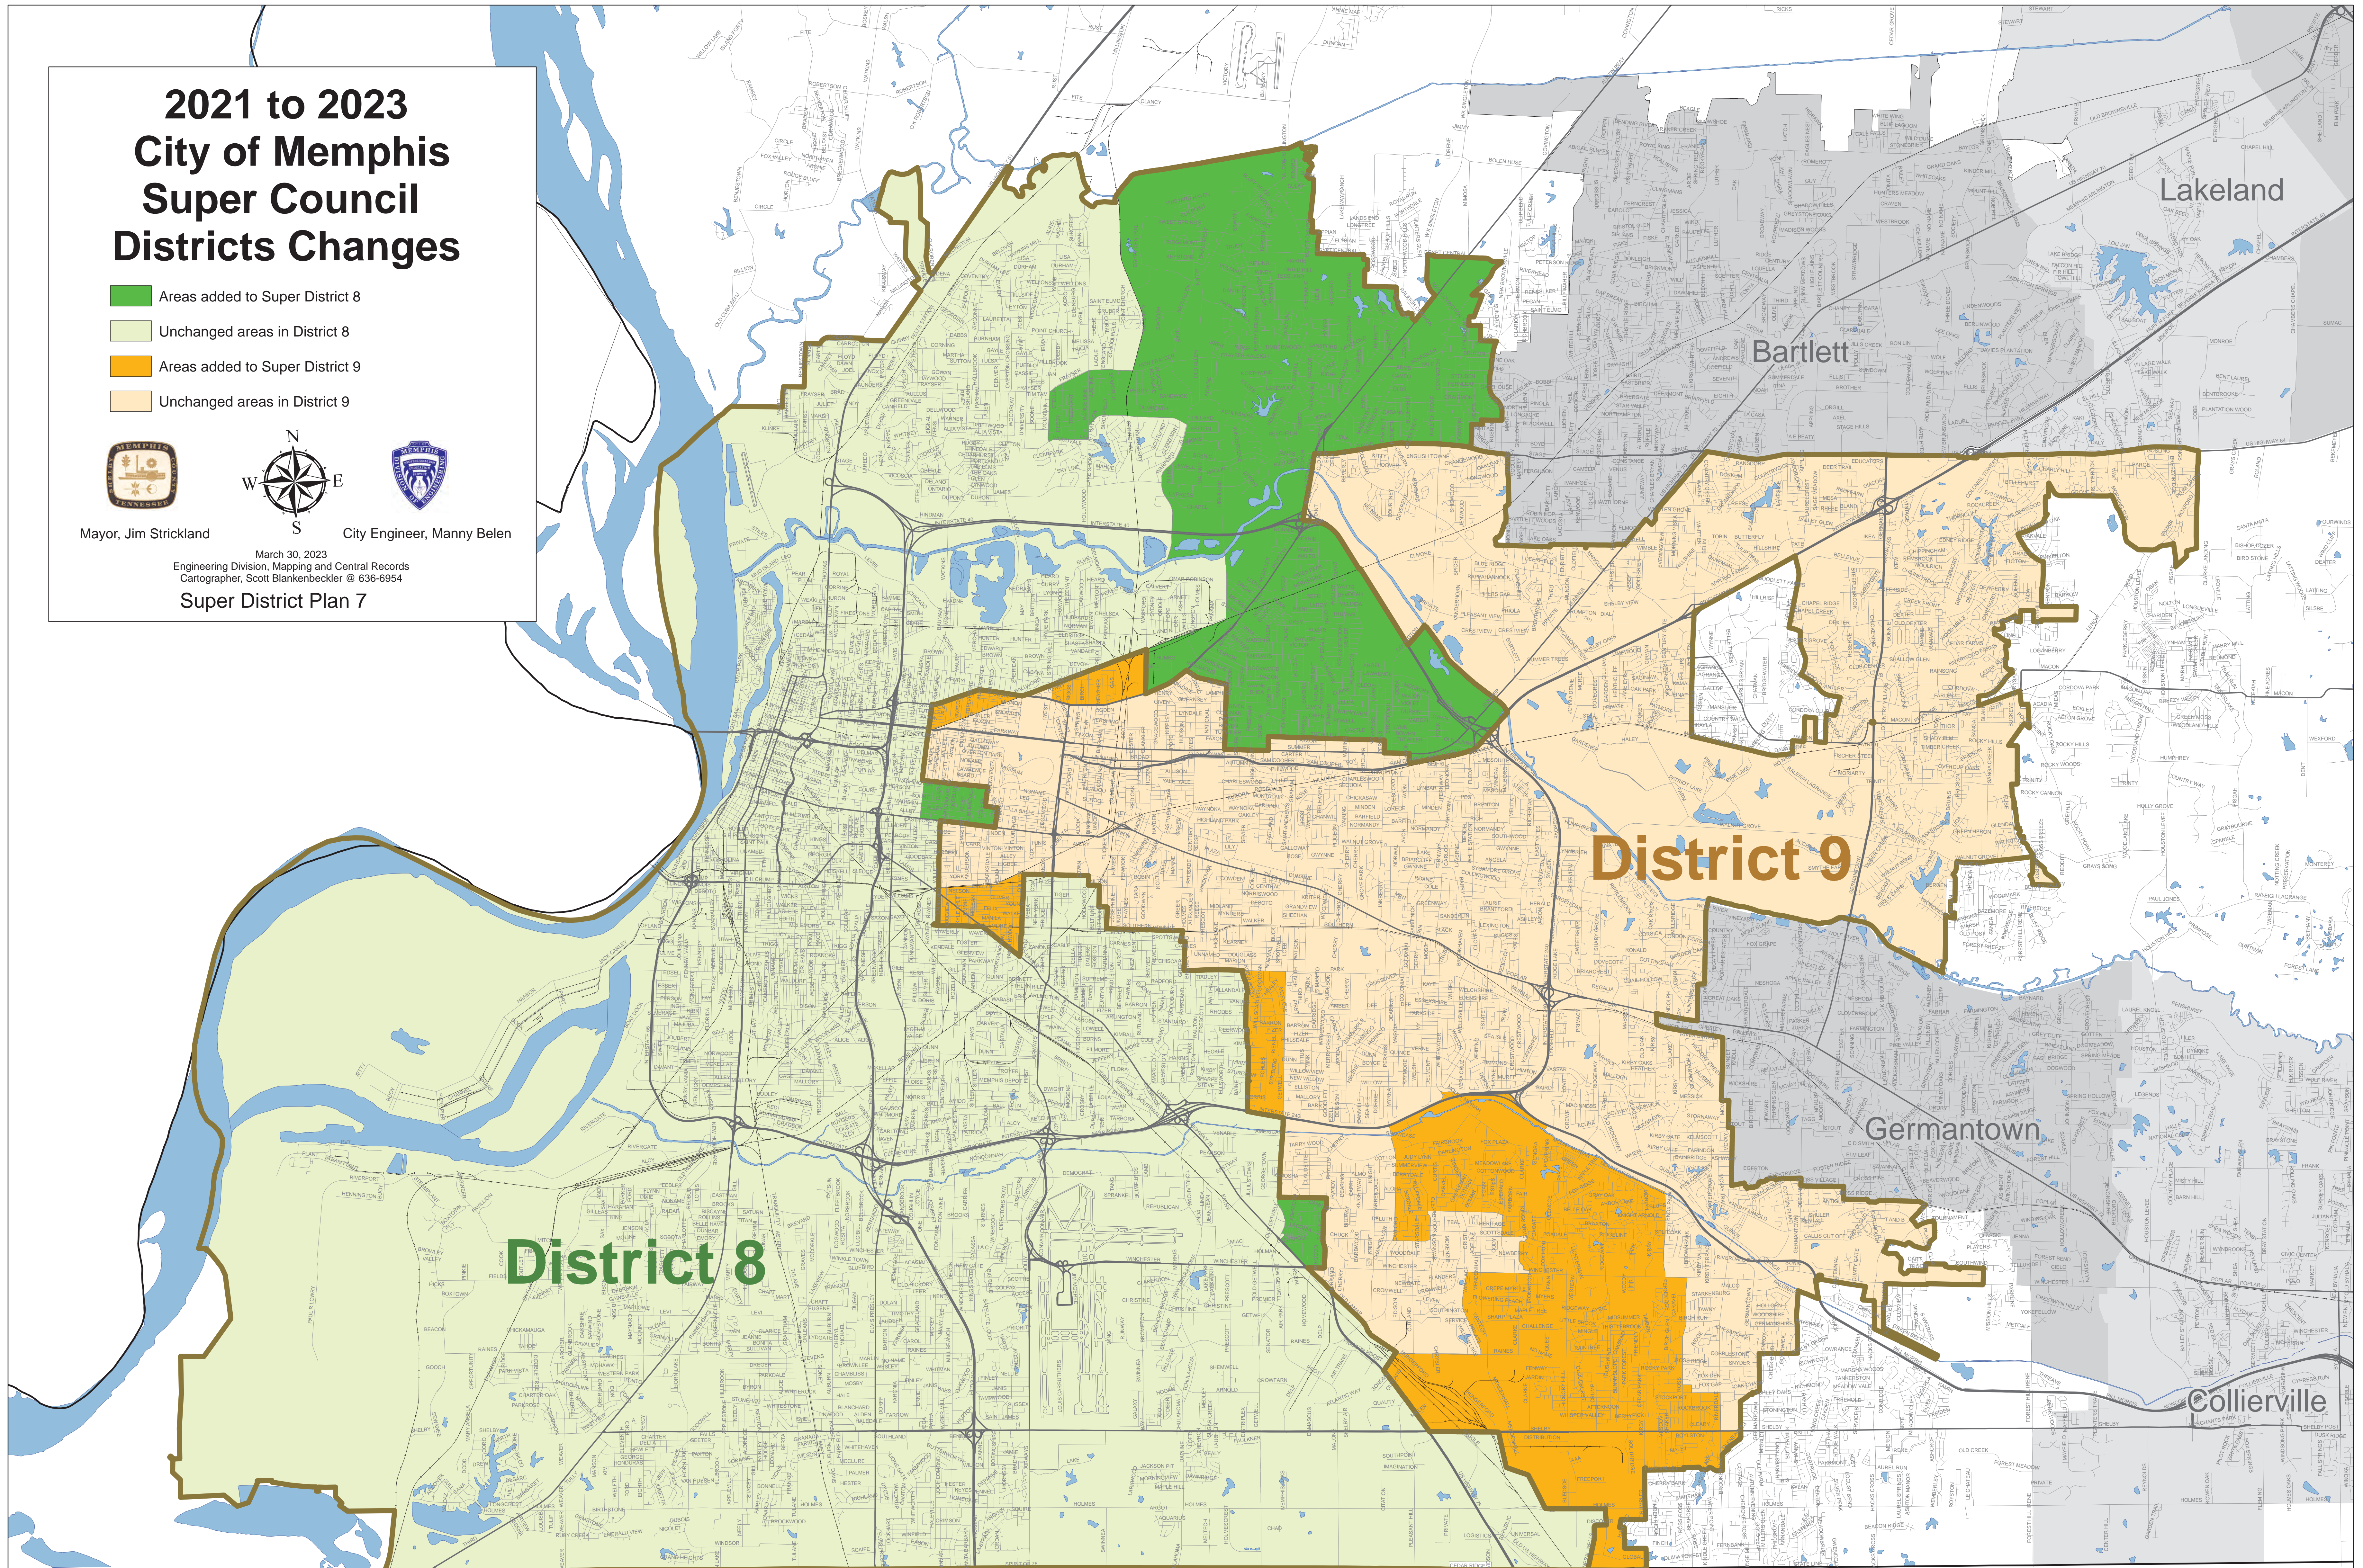

2021 to 2023 City of Memphis Super Council Districts Changes

- Areas added to Super District 8
- Unchanged areas in District 8
- Areas added to Super District 9
- Unchanged areas in District 9

Mayor, Jim Strickland

City Engineer, Manny Belen

March 30, 2023
Engineering Division, Mapping and Central Records
Cartographer, Scott Blankenbeckler @ 636-6954
Super District Plan 7

8	315,824	39,677	241,496	34,651	26,551
9	311,644	115,610	146,598	49,436	35,370