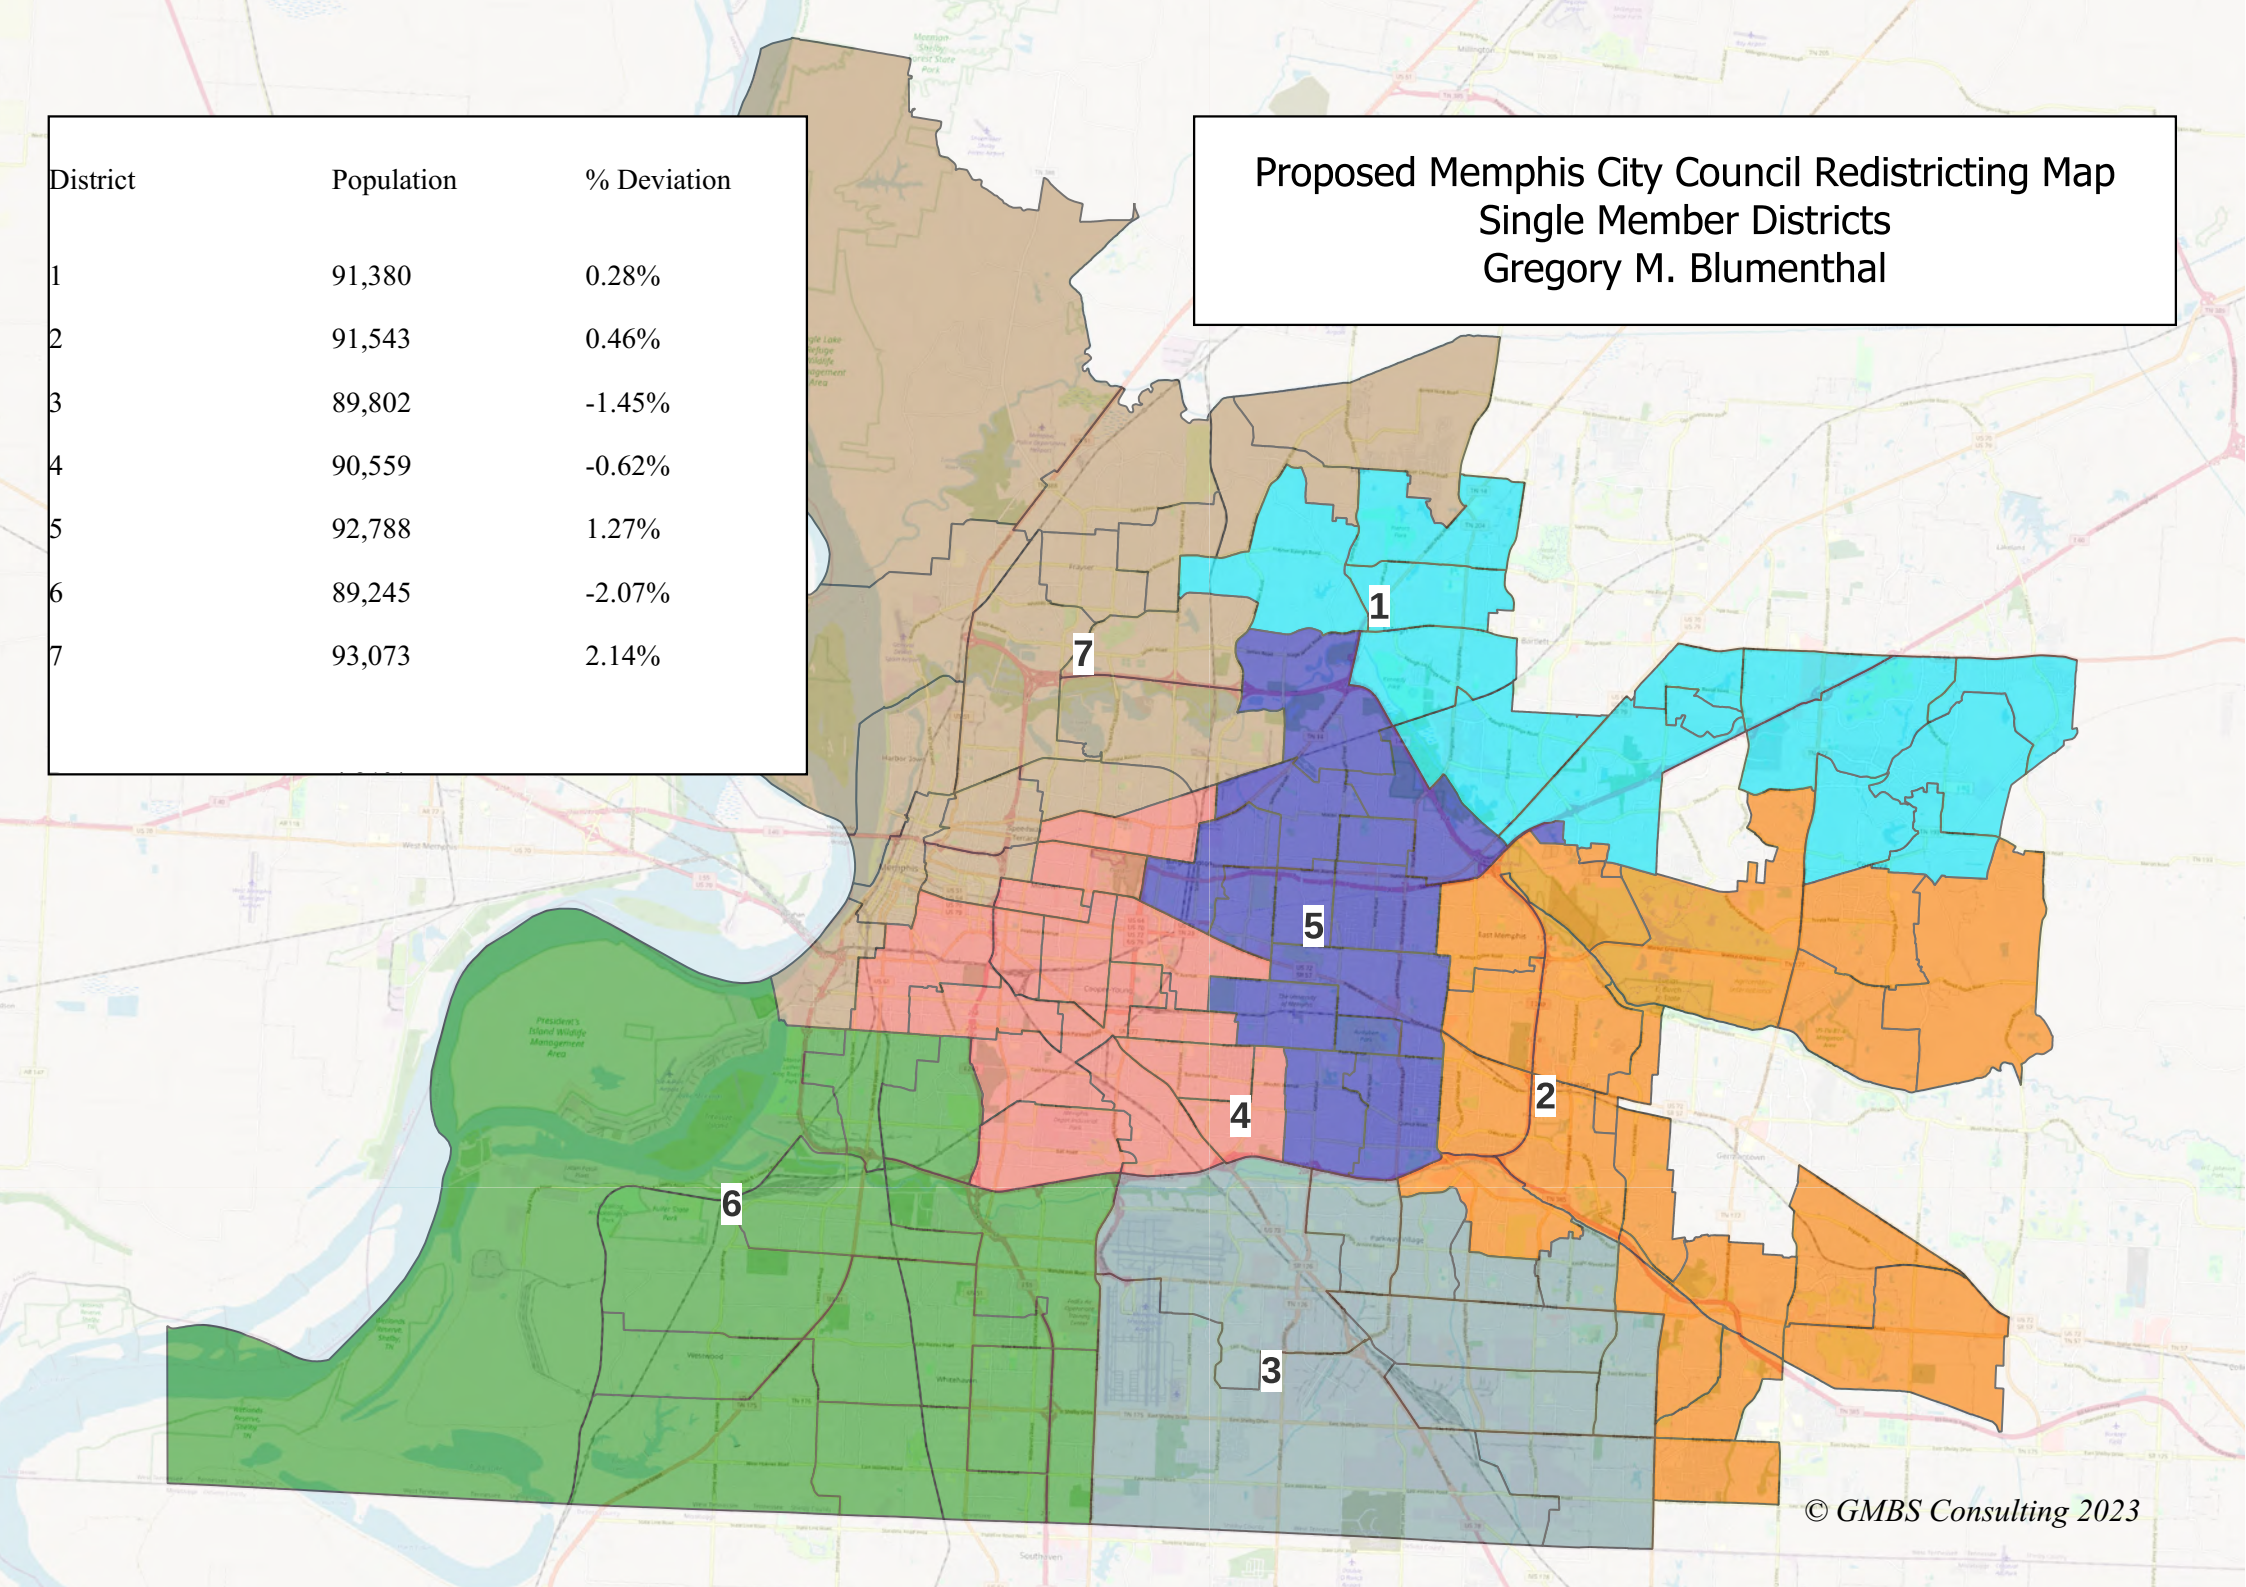

# Proposed Memphis City Council Redistricting Map

## Single Member Districts

### Gregory M. Blumenthal

| District | Population | % Deviation |
|----------|------------|-------------|
| 1        | 91,380     | 0.28%       |
| 2        | 91,543     | 0.46%       |
| 3        | 89,802     | -1.45%      |
| 4        | 90,559     | -0.62%      |
| 5        | 92,788     | 1.27%       |
| 6        | 89,245     | -2.07%      |
| 7        | 93,073     | 2.14%       |