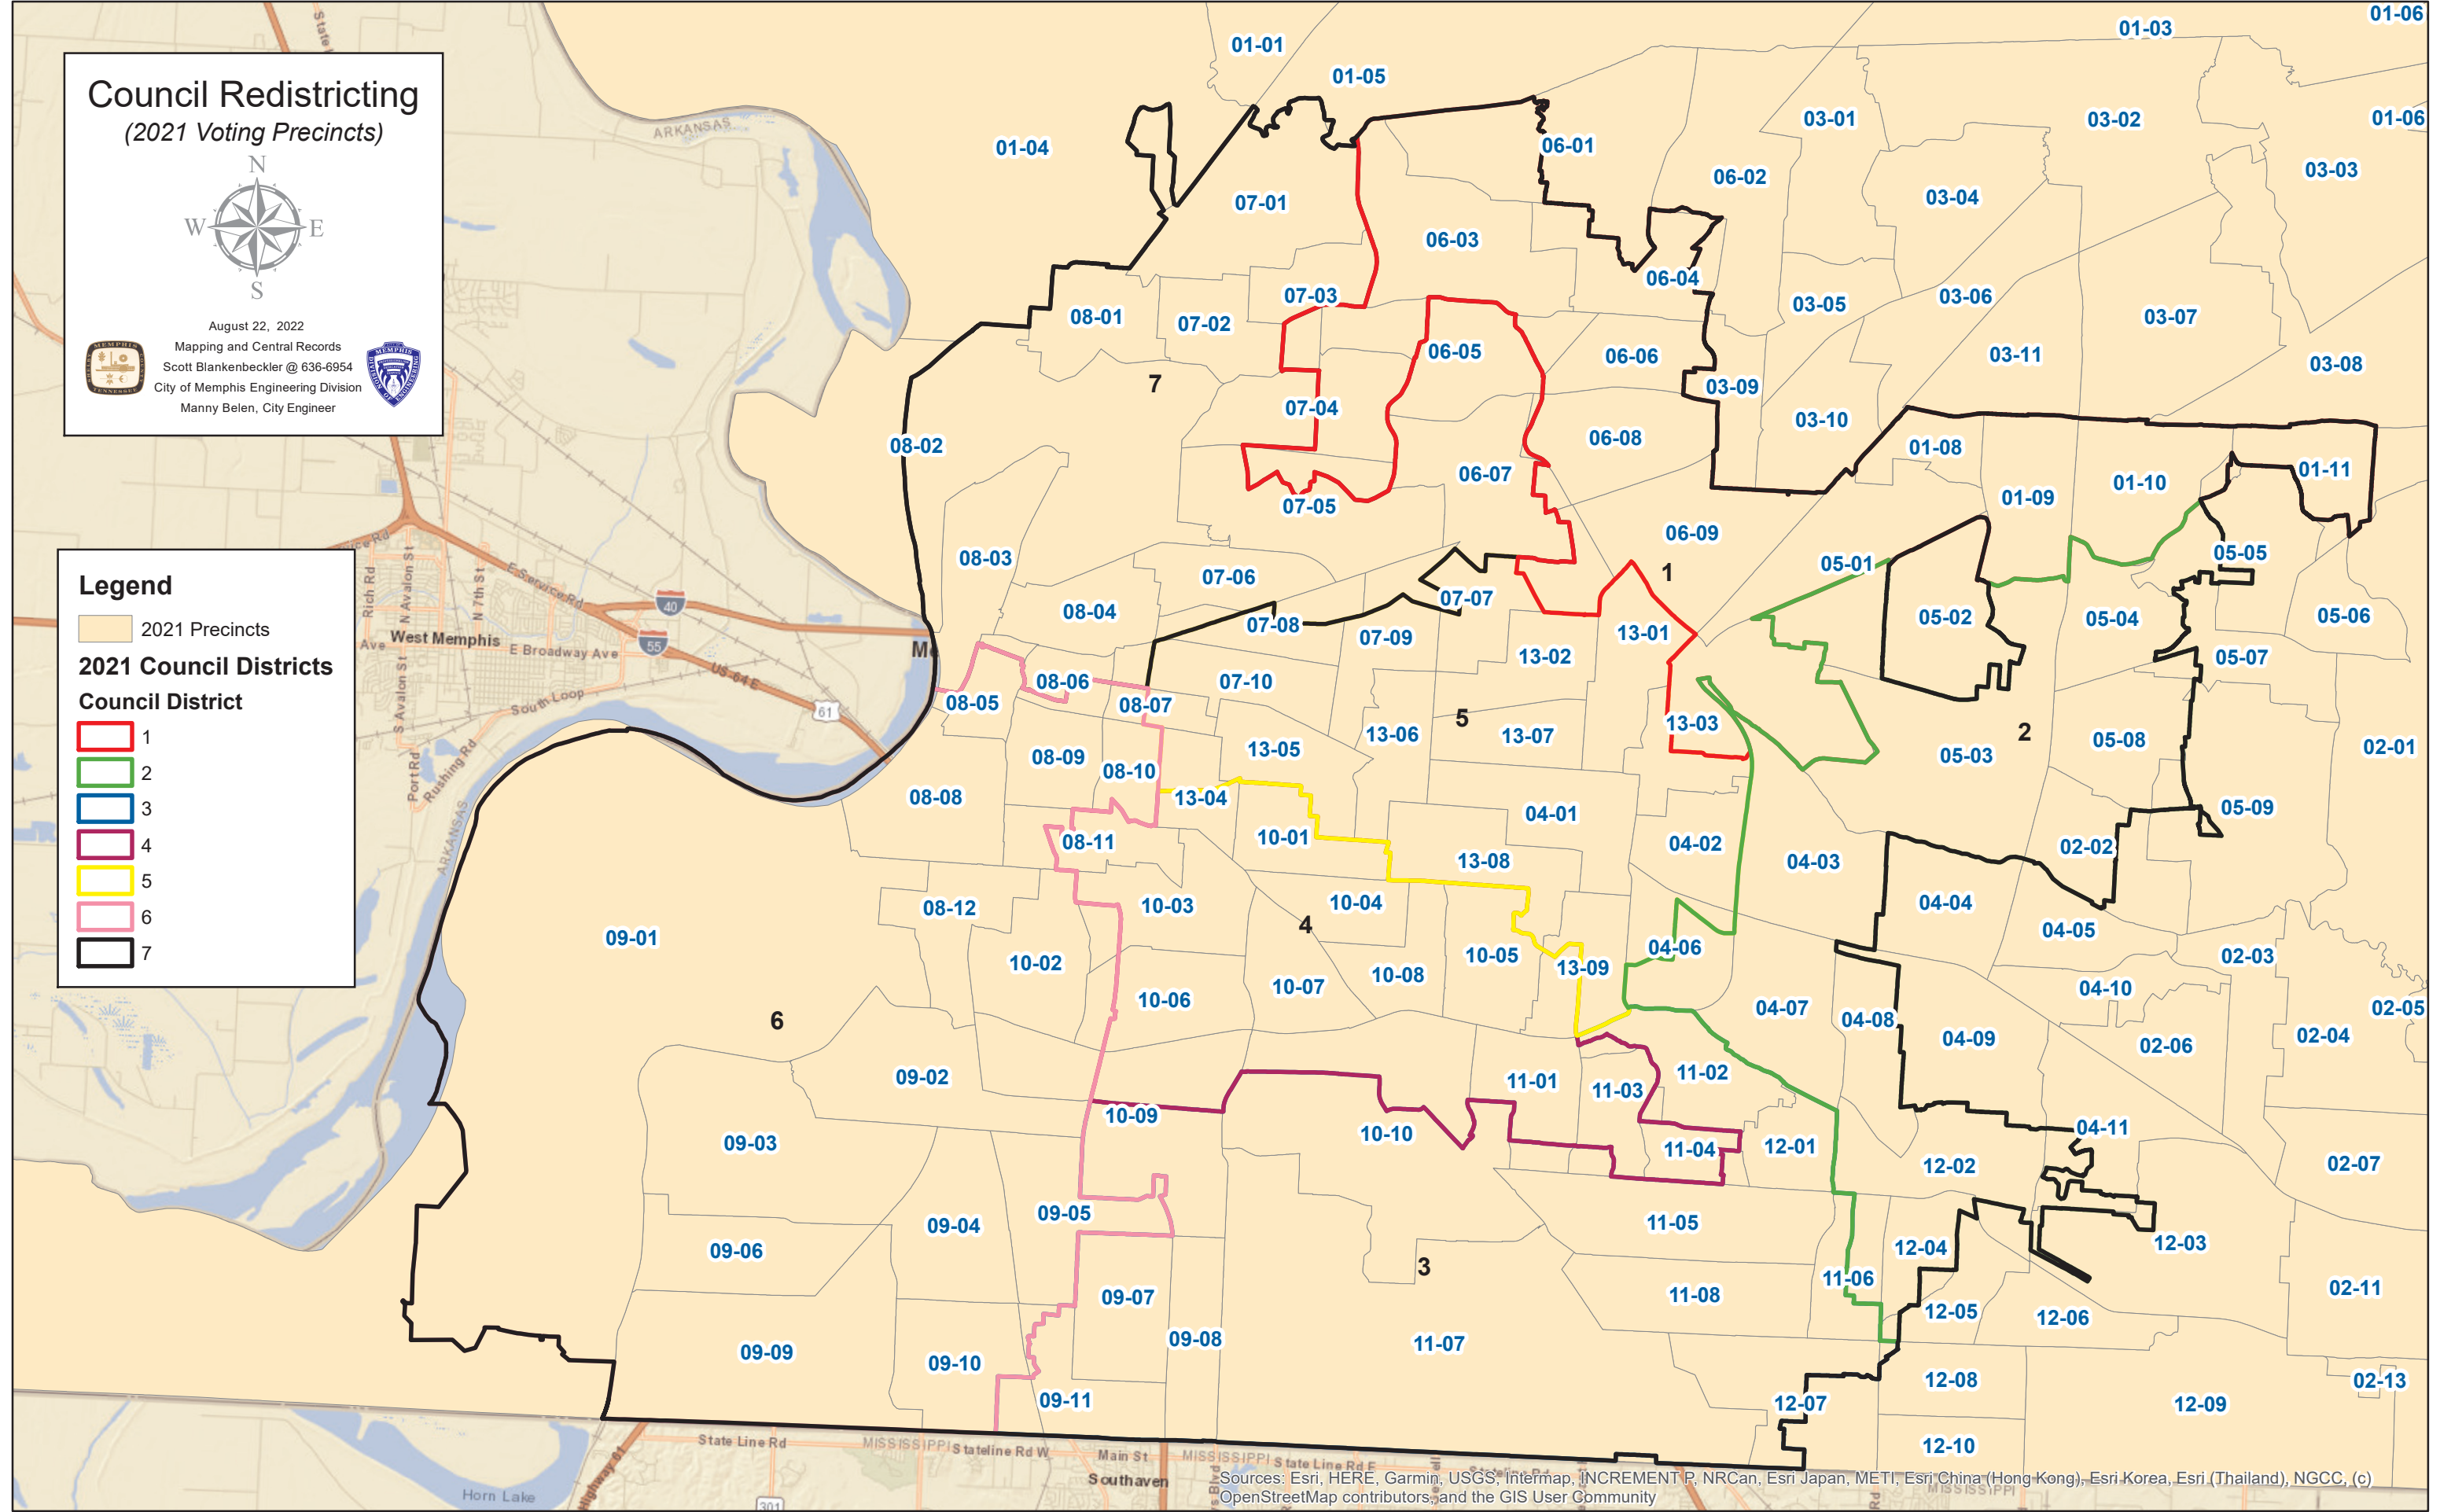

Council Redistricting (2021 Voting Precincts)

August 22, 2022
 Mapping and Central Records
 Scott Blankenbeckler @ 636-6954
 City of Memphis Engineering Division
 Manny Belen, City Engineer

Legend

2021 Precincts

2021 Council Districts

Council District

- 1
- 2
- 3
- 4
- 5
- 6
- 7

Sources: Esri, HERE, Garmin, USGS, Intermap, INCREMENT P, NRCan, Esri Japan, METI, Esri China (Hong Kong), Esri Korea, Esri (Thailand), NGCC, (c) OpenStreetMap contributors, and the GIS User Community