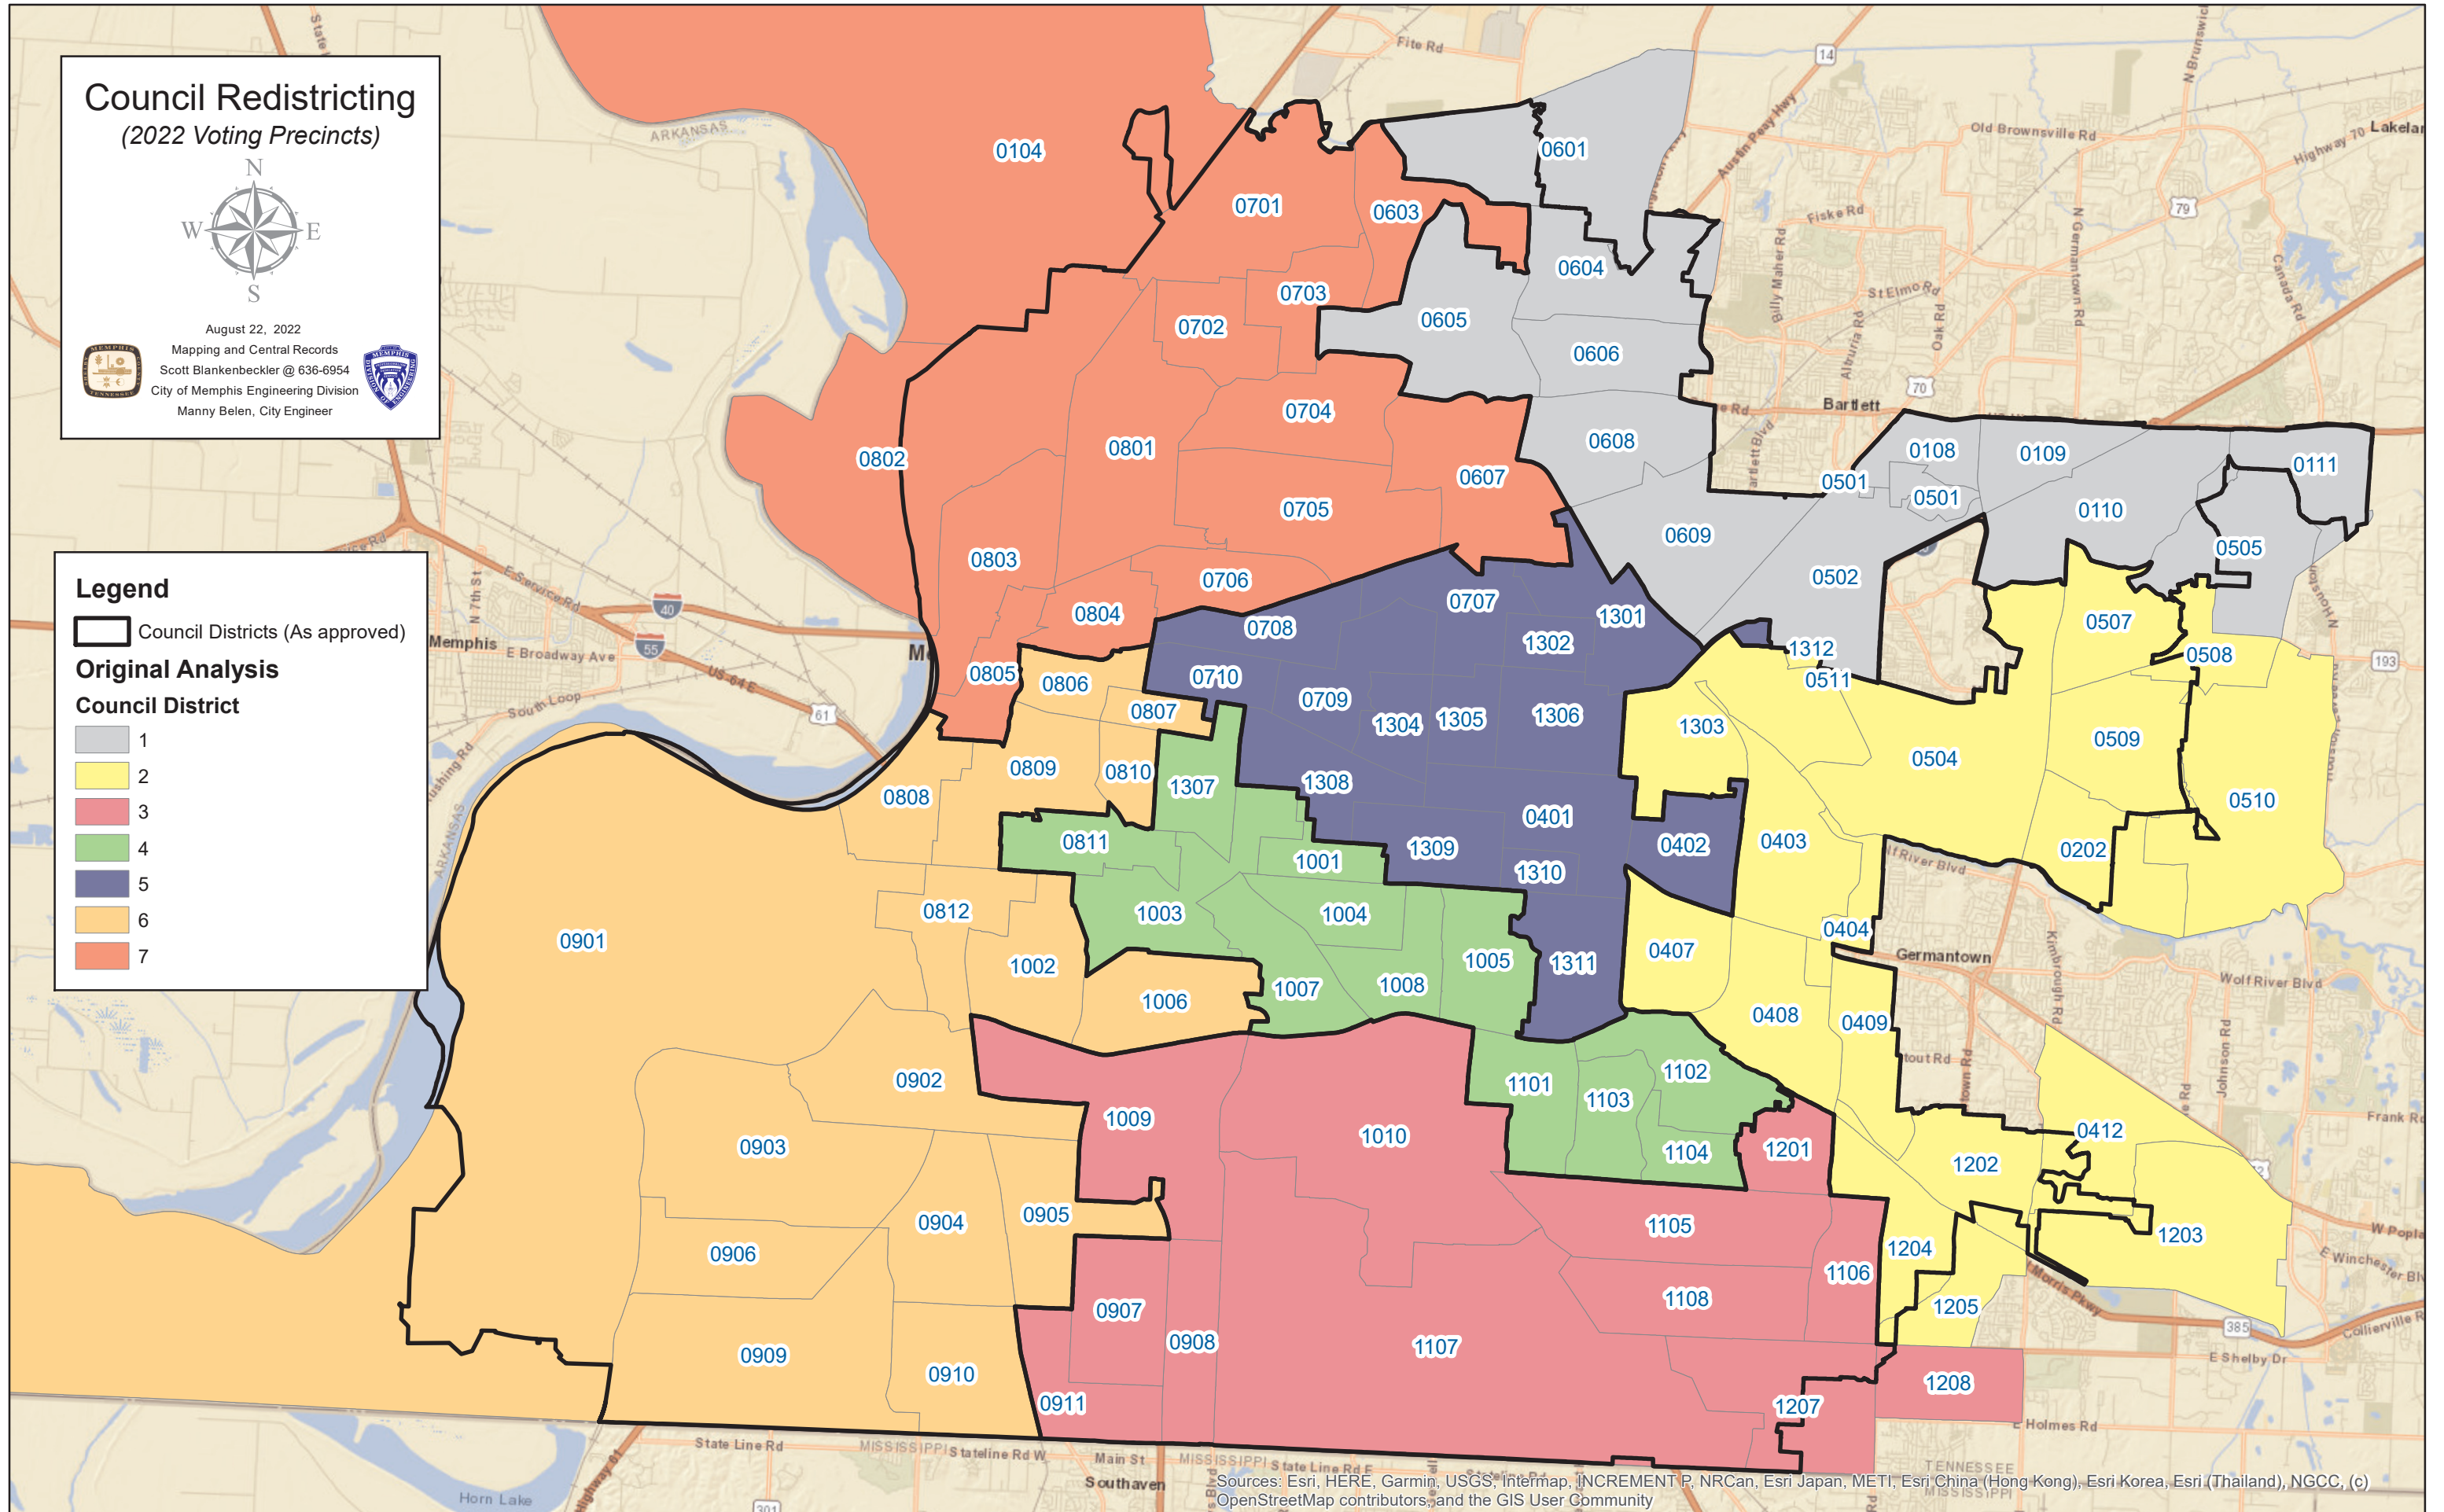

# Council Redistricting (2022 Voting Precincts)

August 22, 2022

Mapping and Central Records  
Scott Blankenbeckler @ 636-6954

City of Memphis Engineering Division  
Manny Belen, City Engineer

## Legend

Council Districts (As approved)

### Original Analysis

#### Council District

- 1
- 2
- 3
- 4
- 5
- 6
- 7

Sources: Esri, HERE, Garmin, USGS, Intermap, INCREMENT P, NRCan, Esri Japan, METI, Esri China (Hong Kong), Esri Korea, Esri (Thailand), NGCC, (c) OpenStreetMap contributors, and the GIS User Community