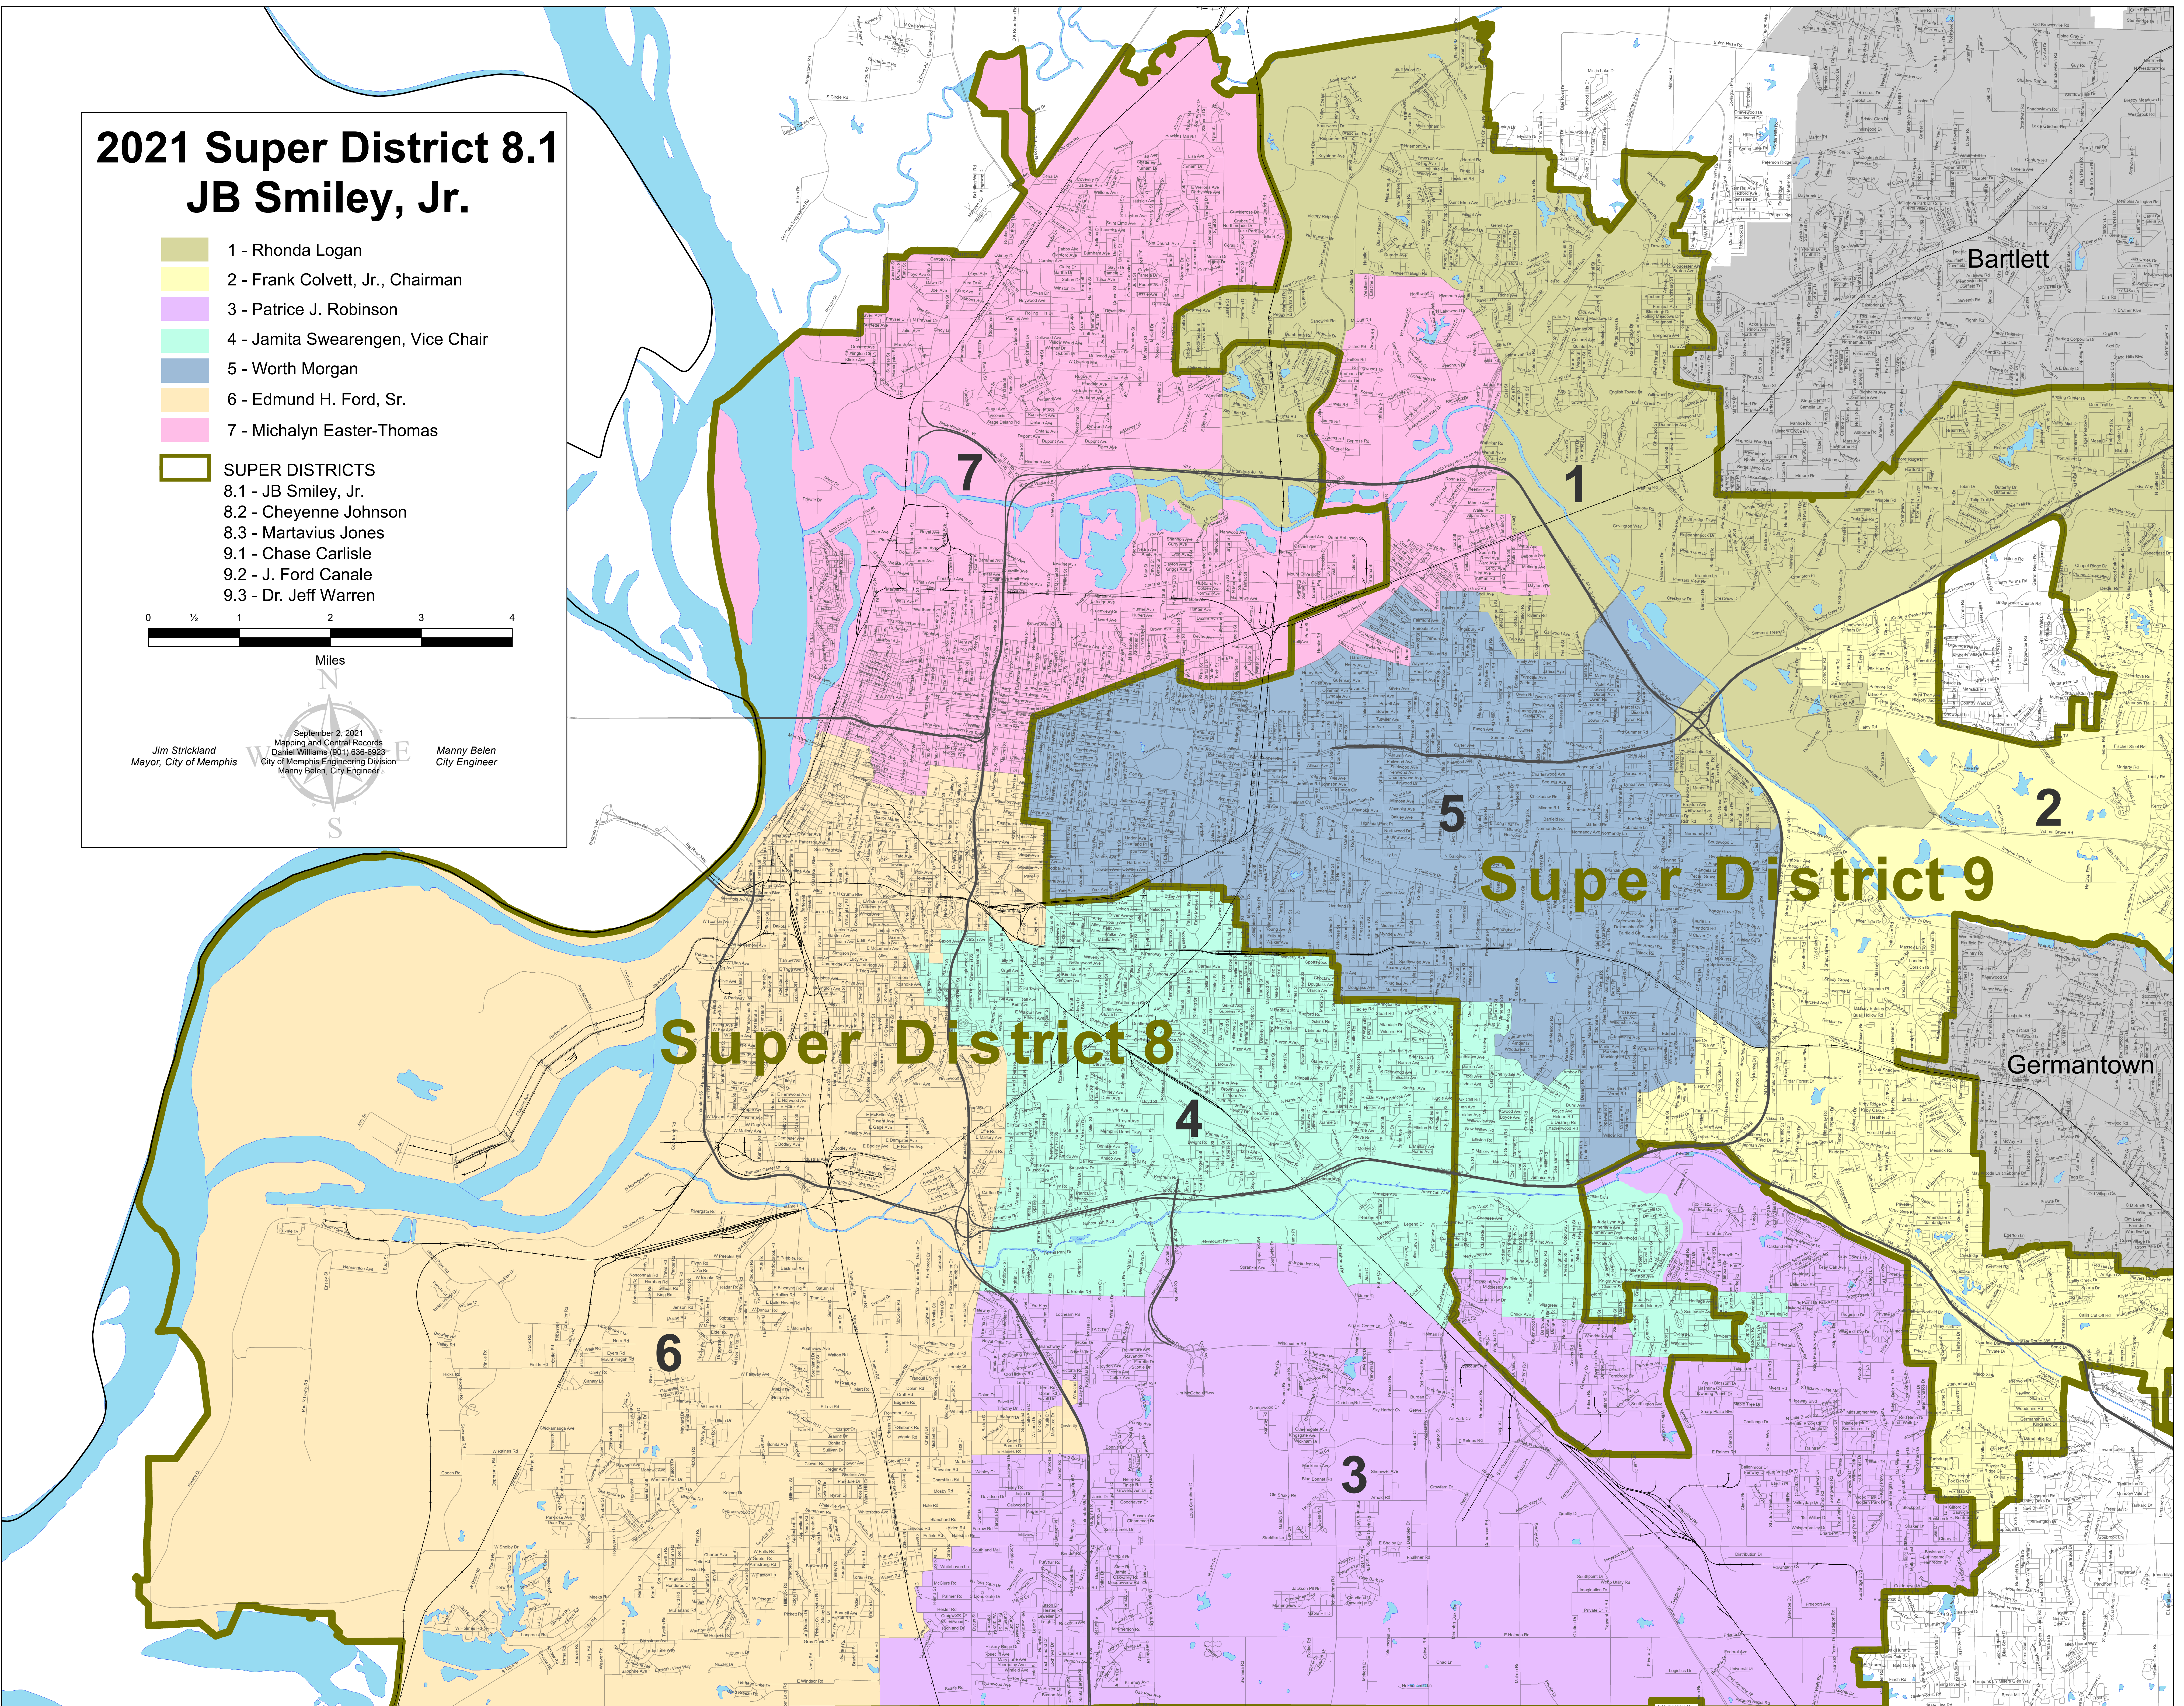

2021 Super District 8.1

JB Smiley, Jr.

- 1 - Rhonda Logan
- 2 - Frank Colvett, Jr., Chairman
- 3 - Patrice J. Robinson
- 4 - Jamita Swearengen, Vice Chair
- 5 - Worth Morgan
- 6 - Edmund H. Ford, Sr.
- 7 - Michalyn Easter-Thomas

- SUPER DISTRICTS
- 8.1 - JB Smiley, Jr.
- 8.2 - Cheyenne Johnson
- 8.3 - Martavius Jones
- 9.1 - Chase Carlisle
- 9.2 - J. Ford Canale
- 9.3 - Dr. Jeff Warren

Miles

September 2, 2021
Mapping and Central Records
Daniel Williams (901) 636-6923
City of Memphis Engineering Division
Manny Belen, City Engineer

Jim Strickland
Mayor, City of Memphis

Manny Belen
City Engineer

Super District 8

Super District 9

Bartlett

Germantown